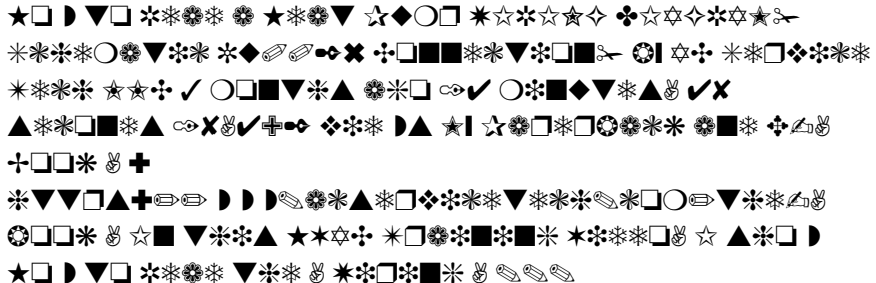

Read Book Typical Wiring Diagrams For Full Voltage Starting Switches